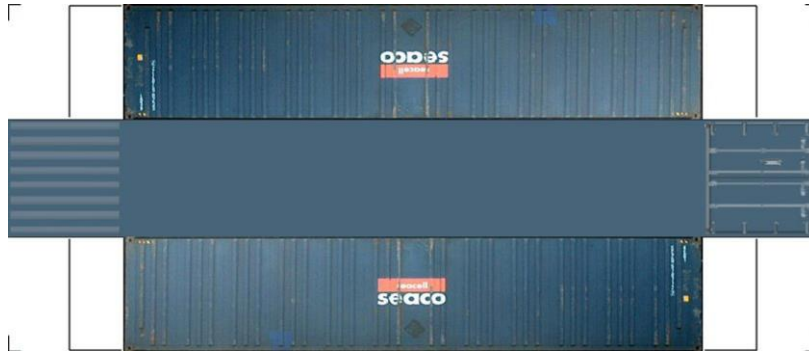

BUILD YOUR OWN (N SCALE) 40ft SHIPPING CONTAINERS

[Click to watch instructional video](#)

BUILD YOUR OWN (40ft SHIPPING CONTAINERS) N SCALE

Drawn By
www.krafttrains.com